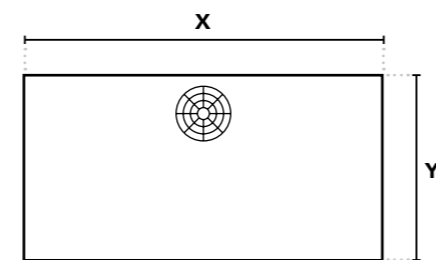

Mesures interiors / Medidas interiores